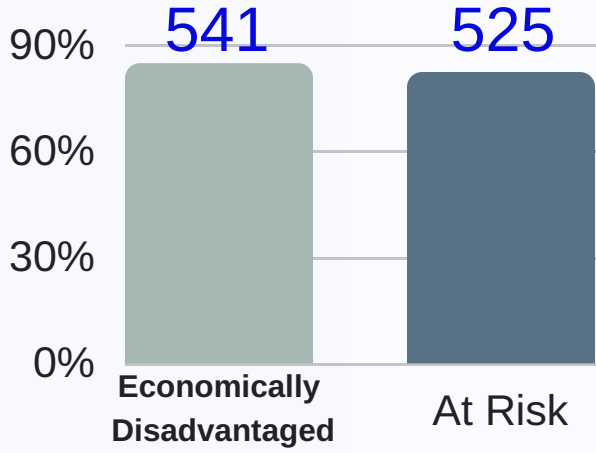

DERRY ELEMENTARY CAMPUS SNAP SHOT

6388

Total Enrollment

Derry Elementary educates a diverse group of students.

HONOR TRADITION
LEAD INNOVATION

VISIT US
NOW
WWW.PI-ISD.NET

1702 2ND STREET
PORT ISABEL, TX
78578
956-943-0070