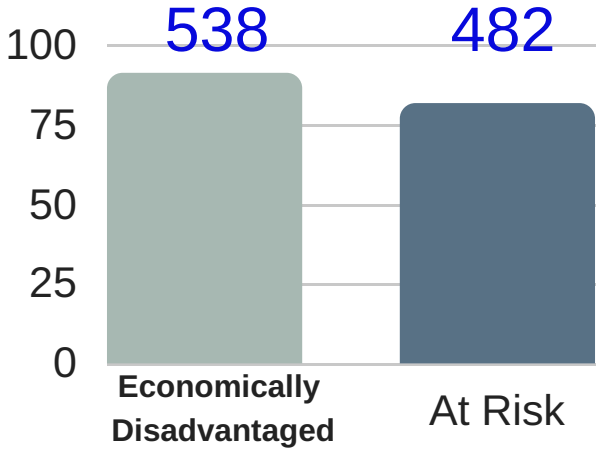

GARRIGA ELEMENTARY CAMPUS SNAPSHOT

590

Total Enrollment

Garriga Elementary educates a diverse group of students.

HONOR TRADITION
LEAD INNOVATION

VISIT US
NOW

WWW.PI-USD.NET

200 W ADAMS ST.
PORT ISABEL, TX
78578