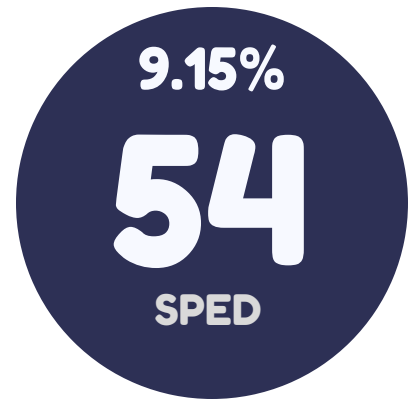

GARRIGA ELEMENTARY CAMPUS SNAPSHOT

590

Total Enrollment

Garriga Elementary educates a diverse group of students.

HONOR TRADITION
LEAD INNOVATION

VISIT US
NOW

WWW.PI-USD.NET

200 W ADAMS ST.
PORT ISABEL, TX
78578