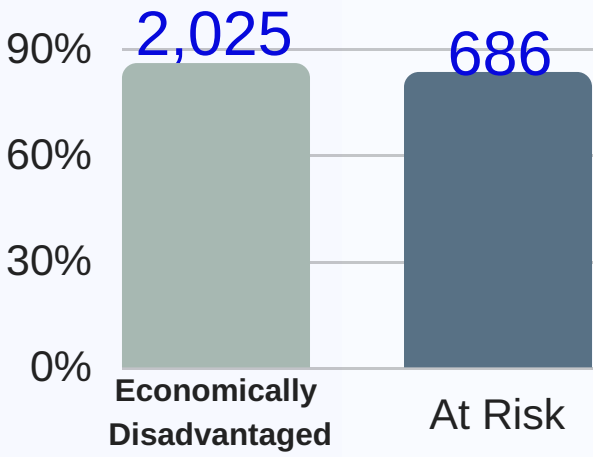

# POINT ISABEL ISD DISTRICT SNAPSHOT

 **2,427** 

**Total Enrollment**

**Point Isabel ISD educates a diverse group of students.**

**HONOR TRADITION  
LEAD INNOVATION**

**VISIT US  
NOW**

[WWW.PI-USD.NET](http://WWW.PI-USD.NET)