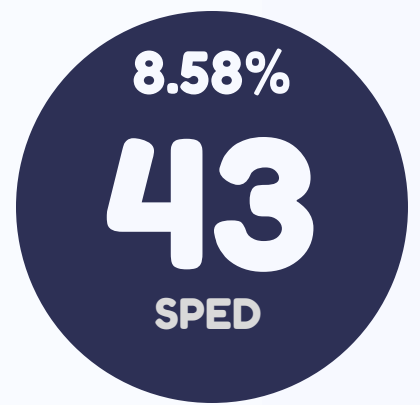

PORT ISABEL JR. HIGH SCHOOL CAMPUS SNAPSHOT

501

Total Enrollment

Port Isabel JH educates a diverse group of students.

HONOR TRADITION
LEAD INNOVATION

VISIT US
NOW

WWW.PI-ISD.NET

17001 HIGHWAY 100
PORT ISABEL, TX
78578