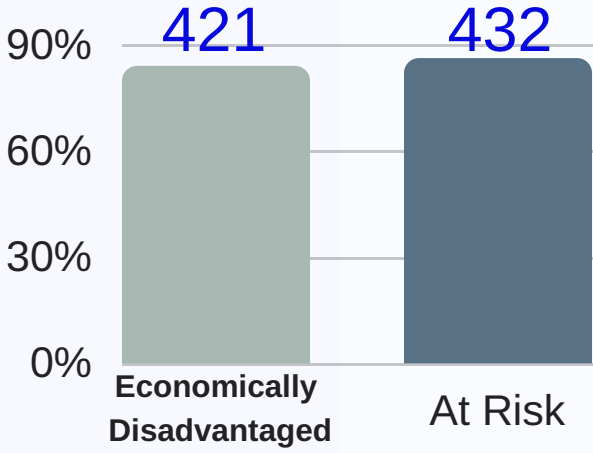

PORT ISABEL JR. HIGH SCHOOL CAMPUS SNAPSHOT

501

Total Enrollment

Port Isabel JH educates a diverse group of students.

HONOR TRADITION
LEAD INNOVATION

VISIT US
NOW

WWW.PI-ISD.NET

17001 HIGHWAY 100
PORT ISABEL, TX
78578